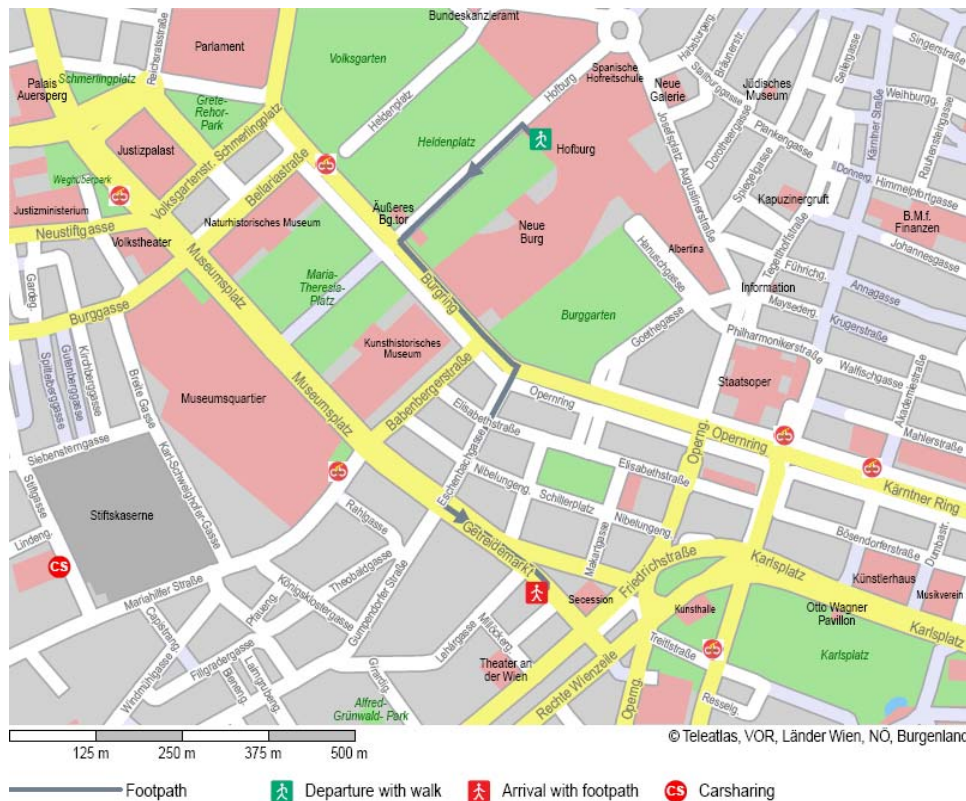

ROUTE OPTION

Hofburg to Hotel Mercure Secession Wien

- 1.) from *Hofburg* to *Burgring* -> **walk** about 8min (about 800m)
- 2.) from *Burgring* turn right into *Eschenbachgasse* -> **walk** about 2min (about 220m)
- 3.) from *Eschenbachgasse* turn left into *Getreidemarkt* -> **walk** about 2min (about 220m)

see Picture 1
see Picture 1
see Picture 1

Picture 1: boardwalk from the Hofburg to Getreidemarkt 5